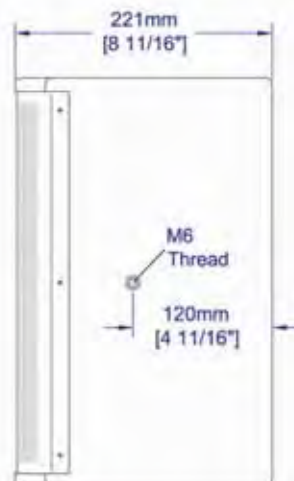

Frequency Response: 95Hz - 19kHz
Weight: 5.2 kg (11.5 lbs)
Nominal Dispersion: 90° x 70°
Connectors: 2 x NL4 Speakon or Phoenix Installation Connector