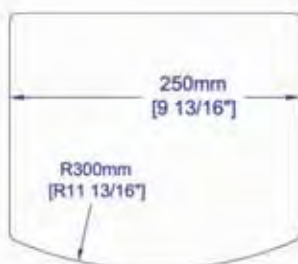

Driver Complement	Sensitivity [1W at 1m]	Power [rms]	Nominal Impedance
8" Loudspeaker 1" Compression Driver	98 dB	100W	8Ω

Frequency Response: 95Hz - 19kHz
Weight: 5.2 kg (11.5 lbs)
Nominal Dispersion: 90° x 70°
Connectors: 2 x NL4 Speakon or Phoenix Installation Connector